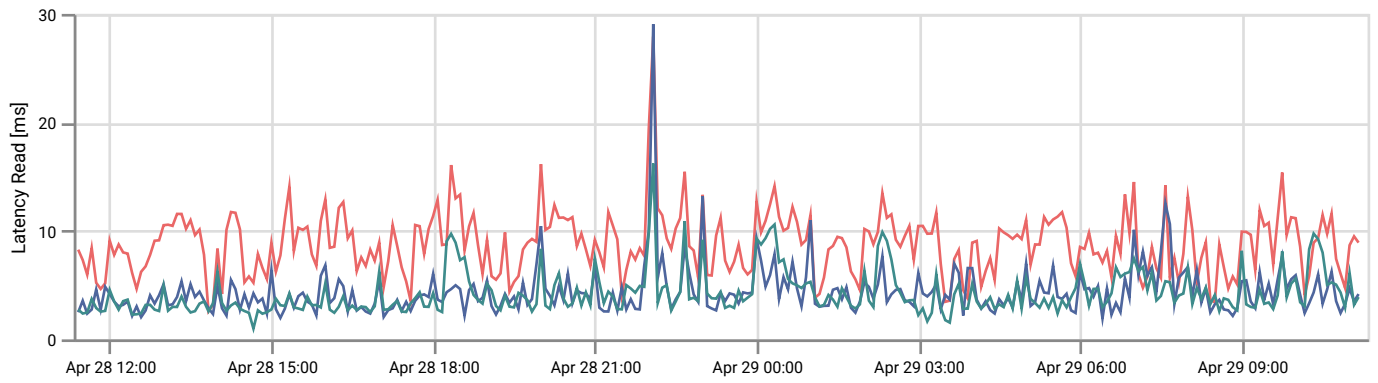

Latency Read (daily)

Item	Avg [ms]	Max [ms]
SAN-lenovo-ds02	8.78	27.92
SAN-lenovo-ds03	4.39	29.05
SAN-lenovo-ds01	4.24	16.22