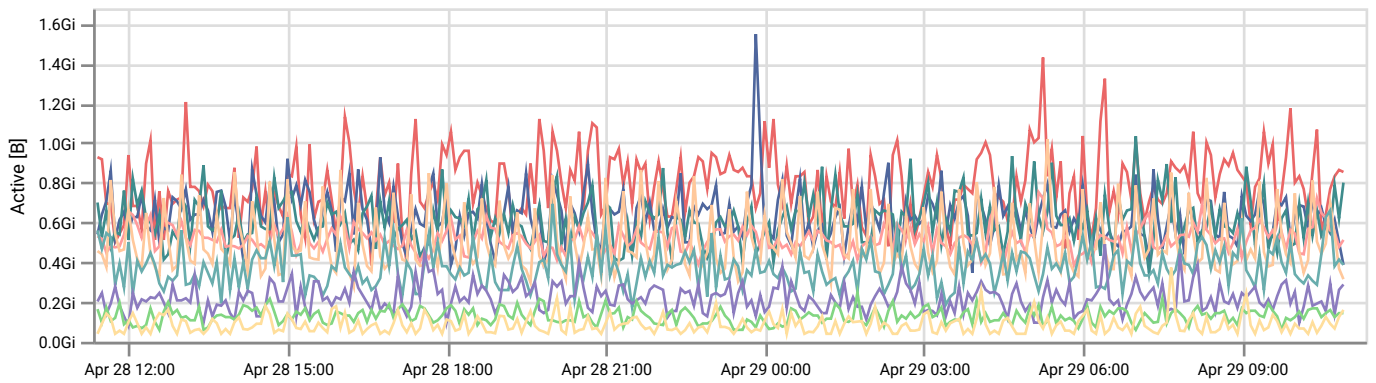

Memory Active (daily)

Item	Avg [GiB]	Max [GiB]
vm-jirka-rl85	1	2
vm-karel	1	2
vm-jirka	1	2
vm-dutkajr	1	1
vm-mahora	1	2

Item	Avg [GiB]	Max [GiB]
vm-pragerdom	1	1
vm-pewu	1	1
vm-michal	1	1
vm-mihanzl	1	1