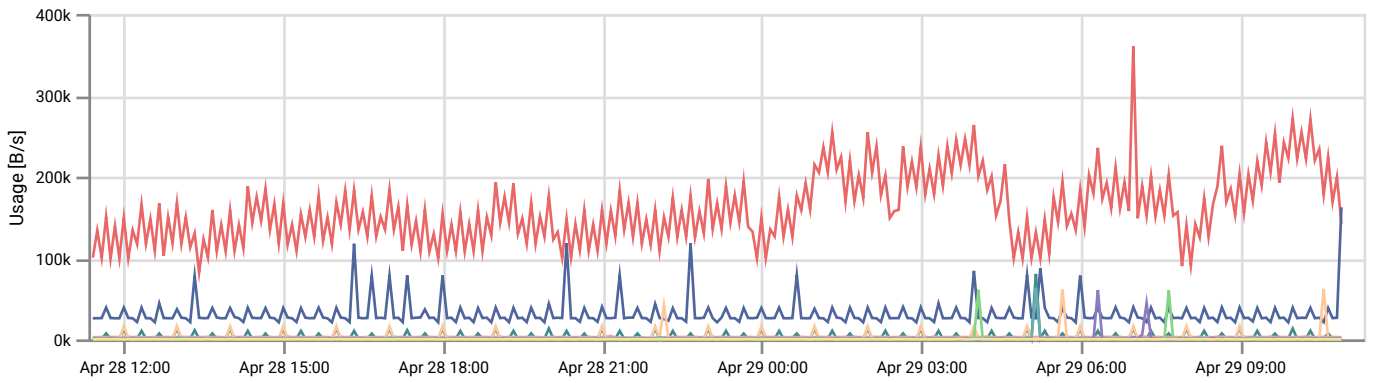

LAN (daily)

Item	Avg [MB/s]	Max [MB/s]
vm-jirka	0.17	0.37
vm-mahora	0.04	0.17
vm-jirka-ri85	0.01	0.09
vm-karel	0.01	0.01
vm-pragerdom	0.01	0.07

Item	Avg [MB/s]	Max [MB/s]
vm-dutkajr	0.01	0.07
vm-pewu	0.01	0.07
vm-mihanzl	0.01	0.07
vm-michal	0.01	0.01

Storage Volumes

Metrics (daily max)

Item	Total [TiB]	IO [IOPS]	Data [MB/s]
SAN-lenovo-ds01	3.0	1312	46.09
SAN-lenovo-ds02	3.0	801	18.81
SAN-lenovo-ds03	2.0	344	13.06