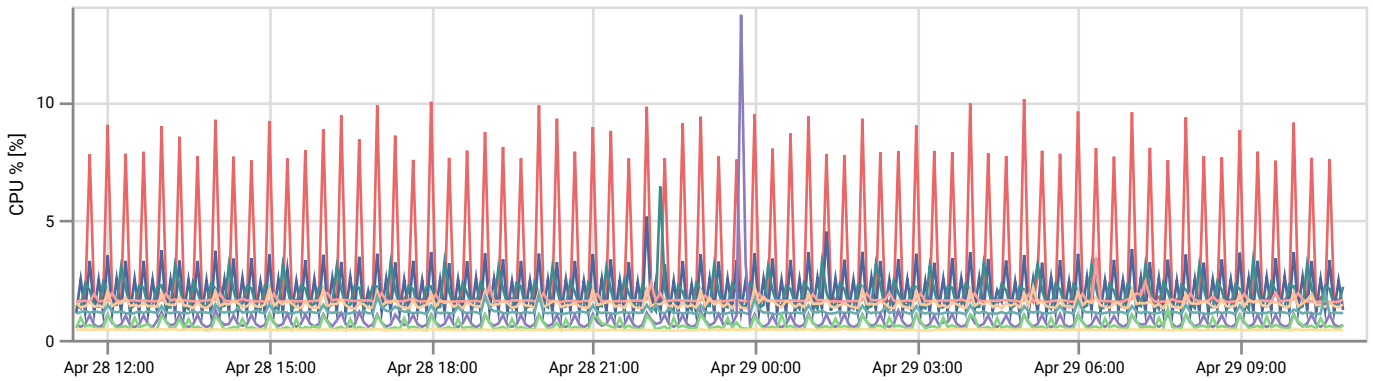

My Report

Report generated on Monday, 29 April 2024 at 13:21:42

Virtual Machines

Metrics (daily max)

Item	CPU % [%]	CPU Hz [GHz]	Active [GiB]	Rate [MB/s]	Usage [MB/s]
vm-dutkajr	4	0.4	1	0.22	0.07
vm-jirka	5	0.9	2	1.73	0.37
vm-jirka-rl85	3	0.5	2	0.42	0.09
vm-karel	2	0.3	1	0.32	0.01
vm-mahora	11	1.0	2	0.38	0.17
vm-michal	1	0.1	1	0.08	0.01
vm-mihanzl	2	0.2	1	0.17	0.07
vm-pewu	4	0.2	1	0.18	0.07
vm-pragerdom	2	0.2	1	0.19	0.07

CPU % (daily)

Item	Avg [%]	Max [%]
vm-mahora	4	11
vm-jirka	3	6
vm-dutkajr	2	7
vm-pewu	2	4
vm-jirka-rl85	2	3

Item	Avg [%]	Max [%]
vm-pragerdom	2	2
vm-karel	1	14
vm-mihanzl	1	2
vm-michal	1	1

CPU Hz (daily)