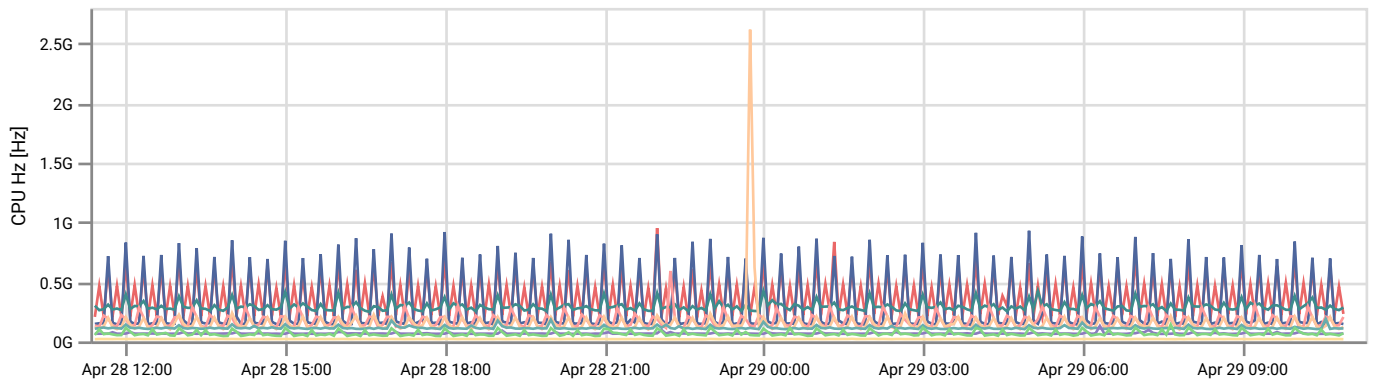

CPU % (daily)

Item	Avg [%]	Max [%]
vm-mahora	4	11
vm-jirka	3	6
vm-dutkajr	2	7
vm-pewu	2	4
vm-jirka-rl85	2	3

Item	Avg [%]	Max [%]
vm-pragerdom	2	2
vm-karel	1	14
vm-mihanzl	1	2
vm-michal	1	1

CPU Hz (daily)