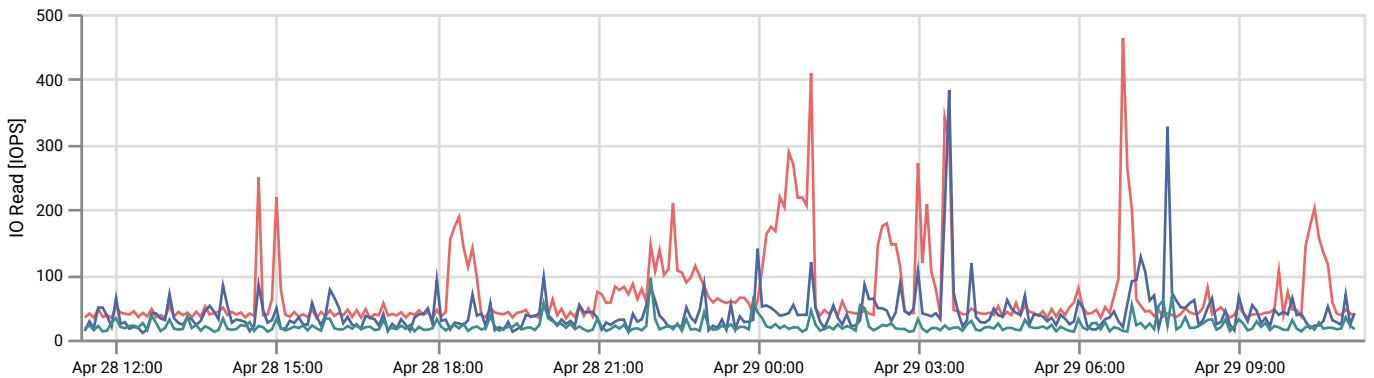

IO Read (daily)

Item	Avg [IOPS]	Max [IOPS]
SAN-lenovo-ds01	71	464
SAN-lenovo-ds02	41	384
SAN-lenovo-ds03	22	96