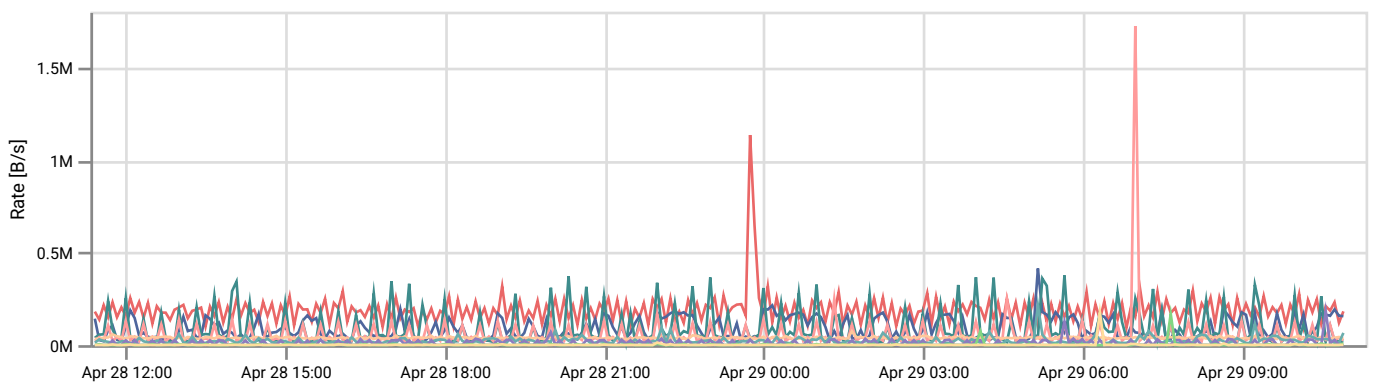

Data (daily)

Item	Avg [MB/s]	Max [MB/s]
vm-karel	0.20	1.14
vm-jirka-rl85	0.10	0.42
vm-mahora	0.10	0.38
vm-jirka	0.06	1.73
vm-michal	0.04	0.08

Item	Avg [MB/s]	Max [MB/s]
vm-dutkajr	0.03	0.22
vm-pragerdom	0.02	0.19
vm-mihanzl	0.01	0.17
vm-pewu	0.01	0.18