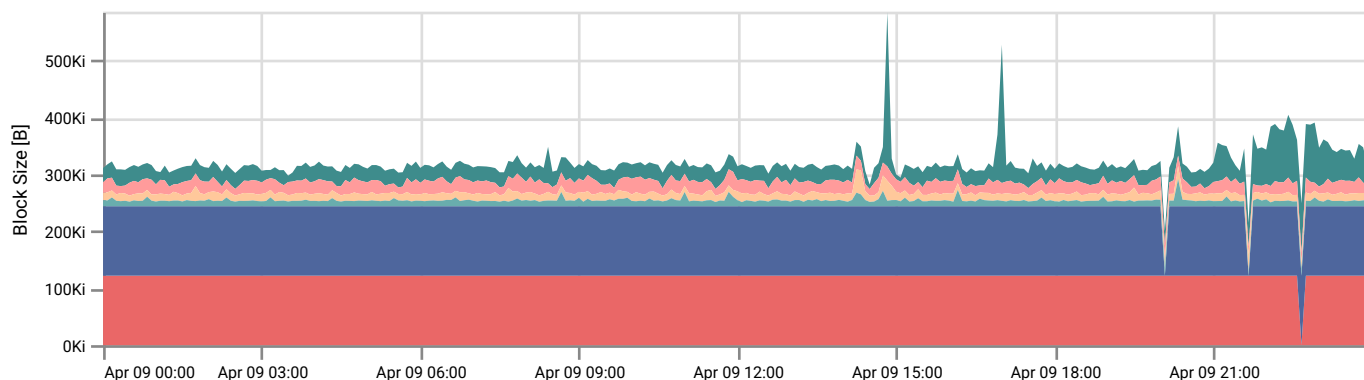

Volume Block Size

Item	Avg [KiB]	Max [KiB]
oVirt-RDM-host2-01	121.7	122.1
oVirt-RDM-host1-01	121.3	122.1
SAN-lenovo-ds01	33.4	270.8
SAN-lenovo-ds02	20.5	31.9
SAN-lenovo-ds03	13.3	42.5

Item	Avg [KiB]	Max [KiB]
SAN-lenovo-ssd01	10.5	47.7
oVirt-RDM-host1-02	0.0	0.0