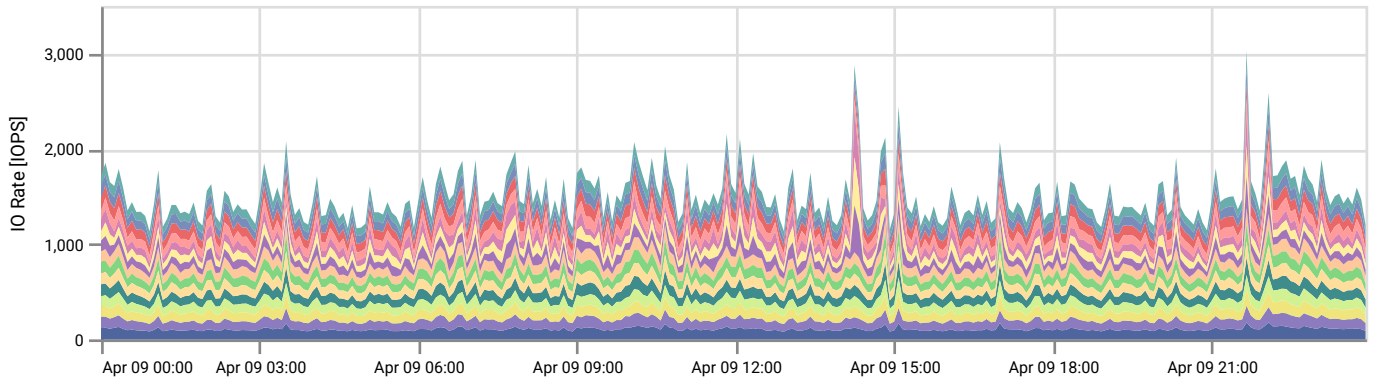

Host group IO Rate

Item	Avg [IOPS]	Max [IOPS]
ESX_cluster	928	3753

Host group Data Rate

Item	Avg [MB/s]	Max [MB/s]
ESX_cluster	20.13	111.49

Host group Latency

Item	Avg [ms]	Max [ms]
ESX_cluster	0.95	3.65

Drive IO Rate

Item	Avg [IOPS]	Max [IOPS]
10	109	176
9	106	179
5	105	186
11	103	175
2	103	169

Item	Avg [IOPS]	Max [IOPS]
0	102	171
8	102	176
3	101	179
4	101	174
1	101	168

Note: Out of a total of 15 items only the first 10 are listed here.