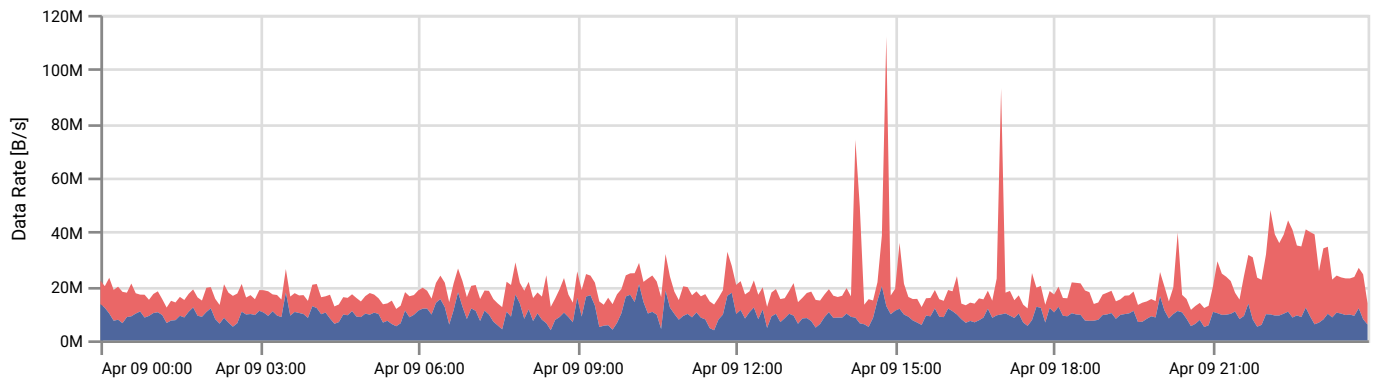

Latency	Total [ms]		Read [ms]		Write [ms]	
	avg	max	avg	max	avg	max
dpool01	1.06	5.42	5.00	20.28	0.39	2.26
ssdvg01	0.18	0.79	0.04	0.15	0.20	0.86

Block size	Total [KiB]		Read [KiB]		Write [KiB]	
	avg	max	avg	max	avg	max
dpool01	23.6	135.7	57.1	311.4	18.6	86.6
ssdvg01	10.5	47.7	3.7	89.7	11.3	33.2

Graphs

Node IO Rate

Item	Avg [IOPS]	Max [IOPS]
B	471	809
A	458	3171

Node Data Rate

Item	Avg [MB/s]	Max [MB/s]
A	10.84	99.28
B	9.30	20.67

Node Latency

Item	Avg [ms]	Max [ms]
B	1.01	5.56
A	0.64	7.33

Pool IO Rate