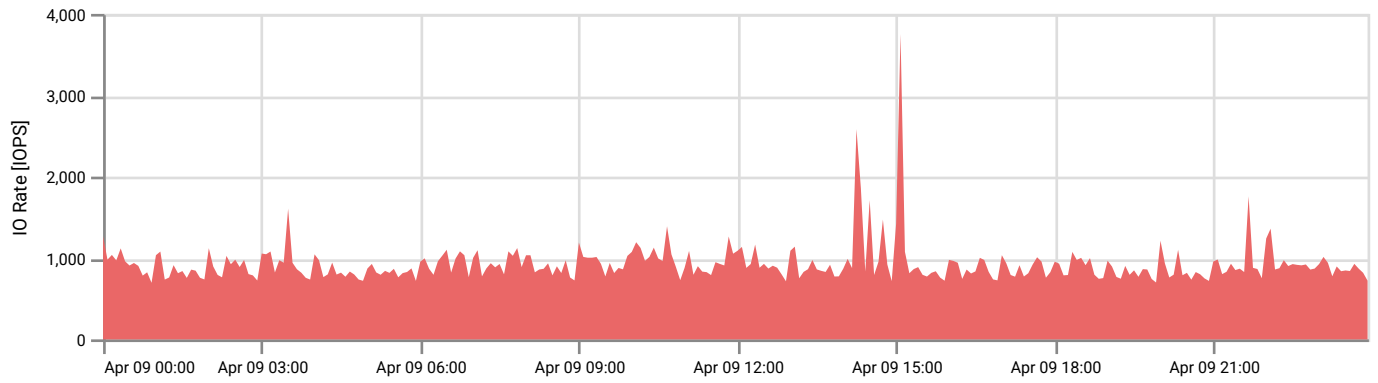

Host group IO Rate

Item	Avg [IOPS]	Max [IOPS]
ESX_cluster	928	3753