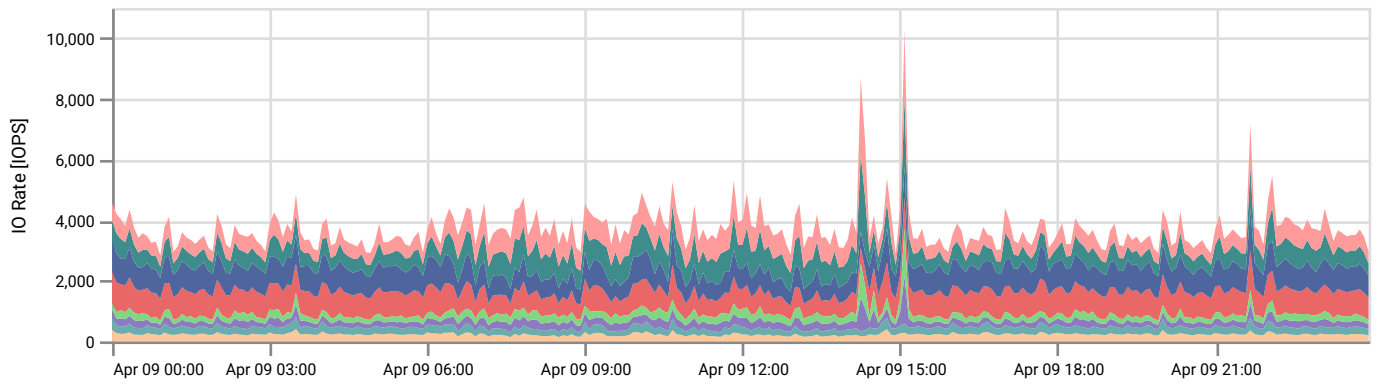

Drive Latency

Item	Avg [ms]	Max [ms]
8	6.36	10.65
10	6.32	12.15
5	6.20	11.75
1	5.88	10.66
2	5.76	10.56

Item	Avg [ms]	Max [ms]
3	5.70	9.26
4	5.69	10.20
7	5.56	9.83
11	5.56	9.51
0	5.52	9.07

Note: Out of a total of 15 items only the first 10 are listed here.

Port IO Rate

Item	Avg [IOPS]	Max [IOPS]
drive-sas-B2	771	1323
drive-sas-B1	769	1349
drive-sas-A2	625	2531
drive-sas-A1	622	2520
host-fc-B2	234	409

Item	Avg [IOPS]	Max [IOPS]
host-fc-B1	233	428
host-fc-A2	226	1570
host-fc-A1	226	1575