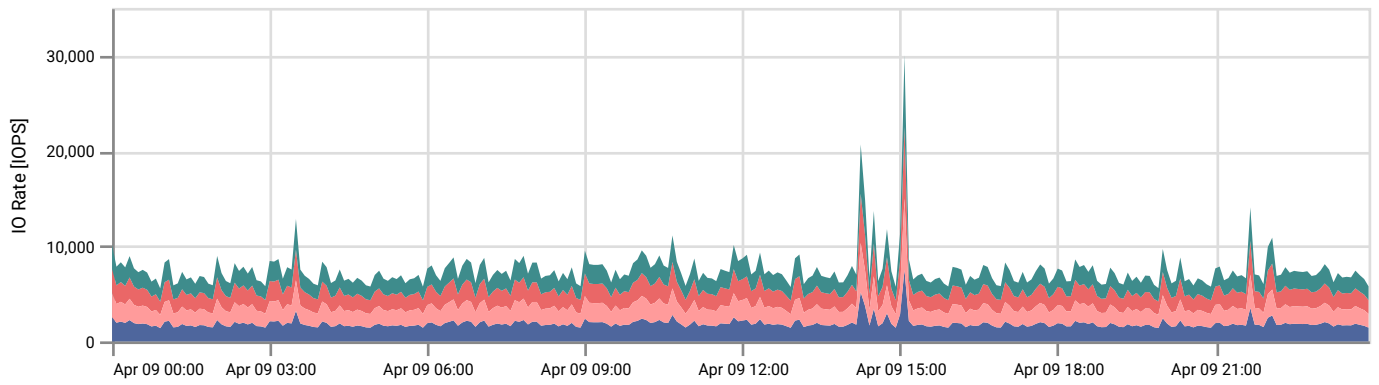

Host IO Rate

Item	Avg [IOPS]	Max [IOPS]
esxi103	1856	7505
esxi105	1856	7505
esxi101	1856	7505
esxi104	1856	7505