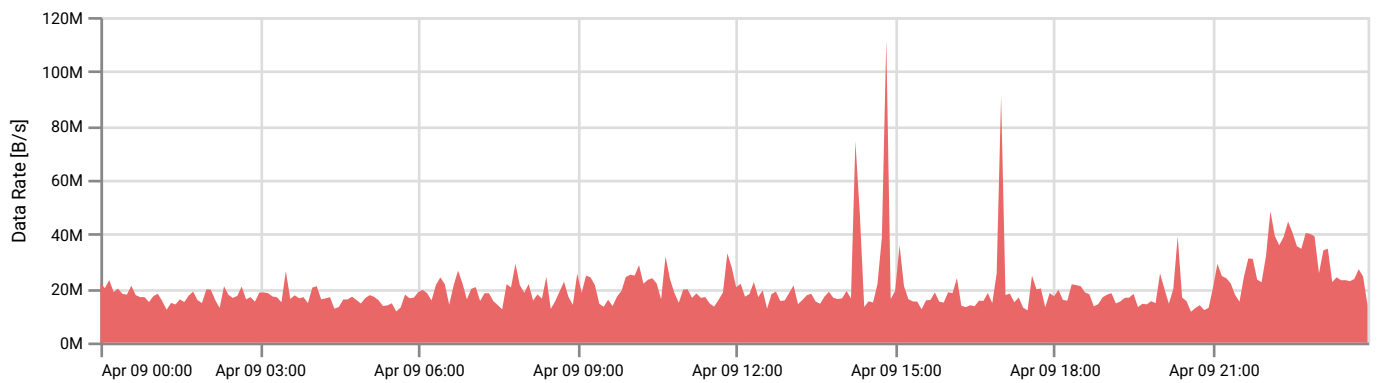

Host group Data Rate

Item	Avg [MB/s]	Max [MB/s]
ESX_cluster	20.13	111.49