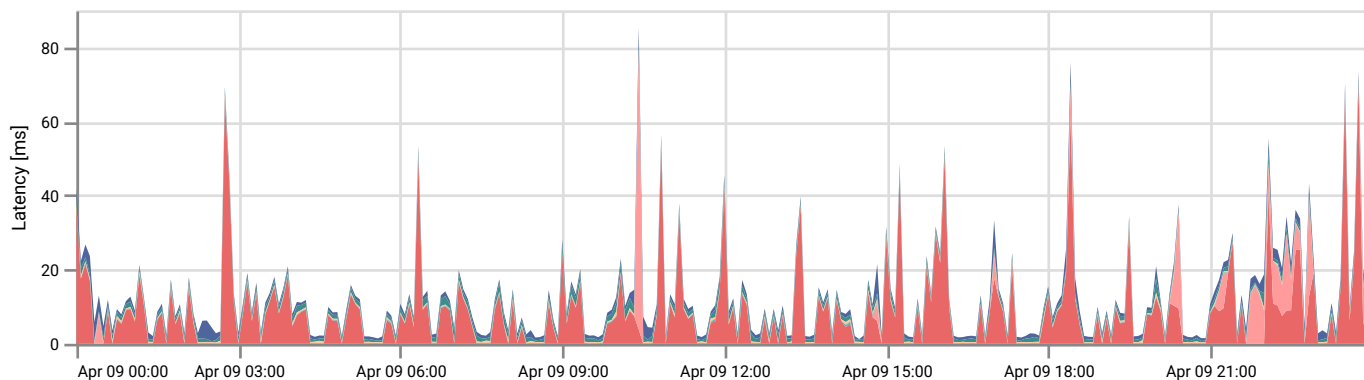

Volume Latency

Item	Avg [ms]	Max [ms]
oVirt-RDM-host2-01	8.37	69.91
SAN-lenovo-ds01	1.35	7.86
SAN-lenovo-ds02	1.17	4.05
oVirt-RDM-host1-01	1.13	74.30
SAN-lenovo-ds03	0.37	1.20

Item	Avg [ms]	Max [ms]
SAN-lenovo-ssd01	0.18	0.79
oVirt-RDM-host1-02	0.00	0.00