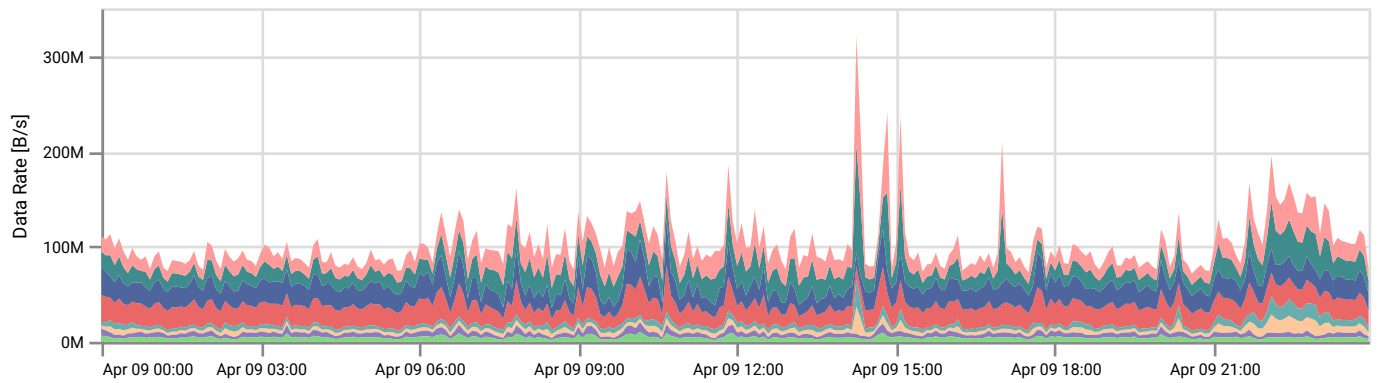

Port Data Rate

Item	Avg [MB/s]	Max [MB/s]
drive-sas-B2	21.53	48.77
drive-sas-B1	21.37	48.48
drive-sas-A2	19.95	114.12
drive-sas-A1	19.82	113.02
host-fc-A2	5.05	28.71

Item	Avg [MB/s]	Max [MB/s]
host-fc-A1	5.05	28.43
host-fc-B1	4.63	10.34
host-fc-B2	4.62	10.31