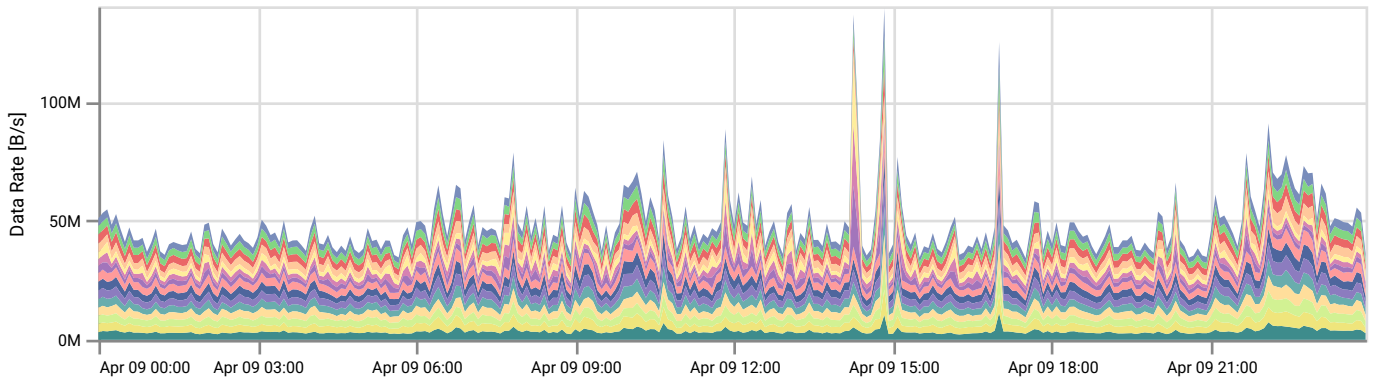

Drive Data Rate

Item	Avg [MB/s]	Max [MB/s]
10	3.63	12.75
3	3.51	10.73
9	3.47	11.28
2	3.46	10.62
11	3.46	10.13

Item	Avg [MB/s]	Max [MB/s]
5	3.41	12.09
4	3.40	12.01
1	3.39	12.37
6	3.38	12.32
0	3.36	11.33

Note: Out of a total of 15 items only the first 10 are listed here.