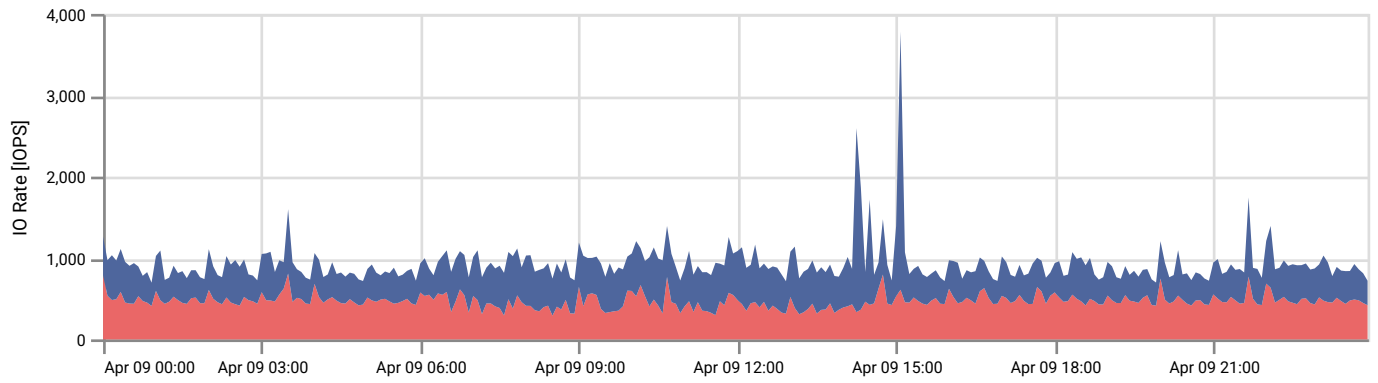

Node IO Rate

Item	Avg [IOPS]	Max [IOPS]
B	471	809
A	458	3171