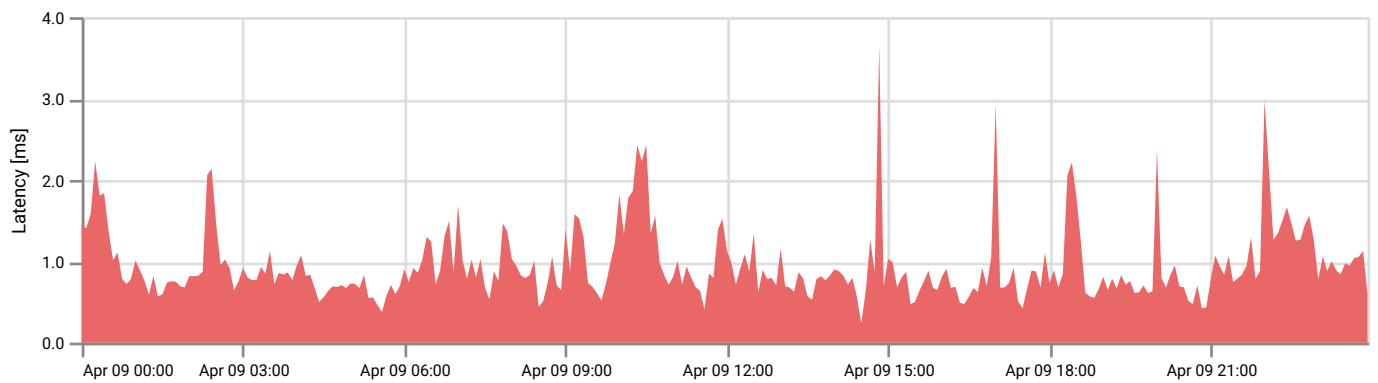

Host group IO Rate

Item	Avg [IOPS]	Max [IOPS]
ESX_cluster	928	3753

Host group Data Rate

Item	Avg [MB/s]	Max [MB/s]
ESX_cluster	20.13	111.49

Host group Latency

Item	Avg [ms]	Max [ms]
ESX_cluster	0.95	3.65

Drive IO Rate

Item	Avg [IOPS]	Max [IOPS]
10	109	176
9	106	179
5	105	186
11	103	175
2	103	169

Item	Avg [IOPS]	Max [IOPS]
0	102	171
8	102	176
3	101	179
4	101	174
1	101	168

Note: Out of a total of 15 items only the first 10 are listed here.