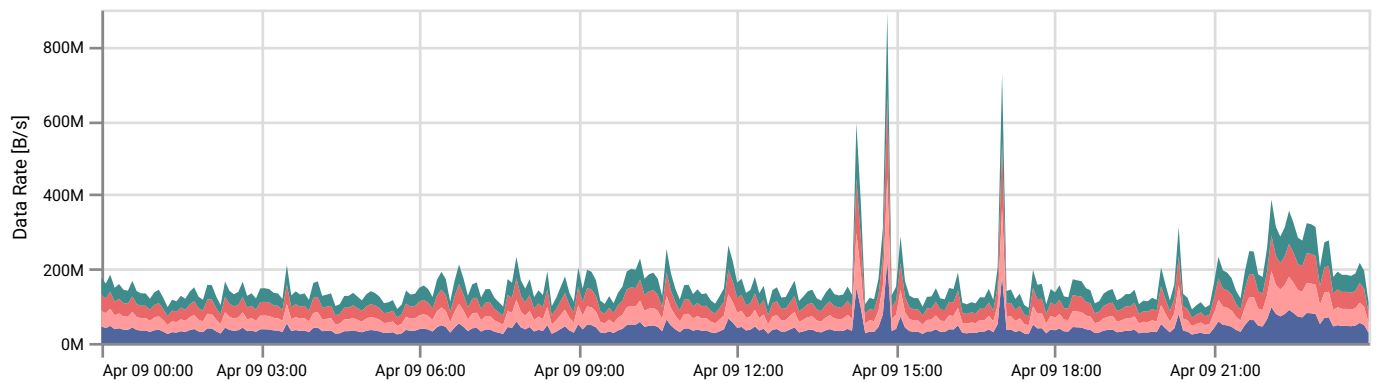

Host Data Rate

Item	Avg [MB/s]	Max [MB/s]
esxi103	40.26	222.98
esxi105	40.26	222.98
esxi101	40.26	222.98
esxi104	40.26	222.98