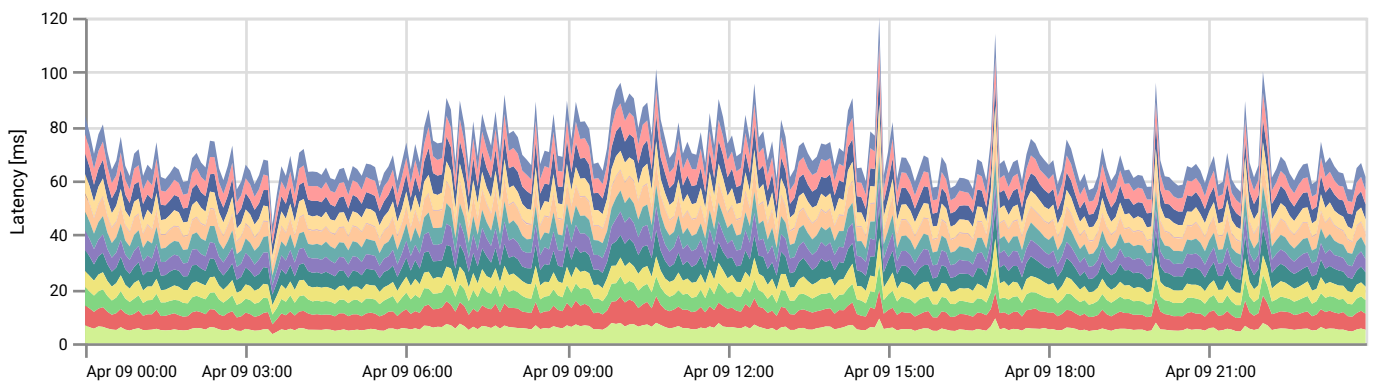

Drive Latency

Item	Avg [ms]	Max [ms]
8	6.36	10.65
10	6.32	12.15
5	6.20	11.75
1	5.88	10.66
2	5.76	10.56

Item	Avg [ms]	Max [ms]
3	5.70	9.26
4	5.69	10.20
7	5.56	9.83
11	5.56	9.51
0	5.52	9.07

Note: Out of a total of 15 items only the first 10 are listed here.