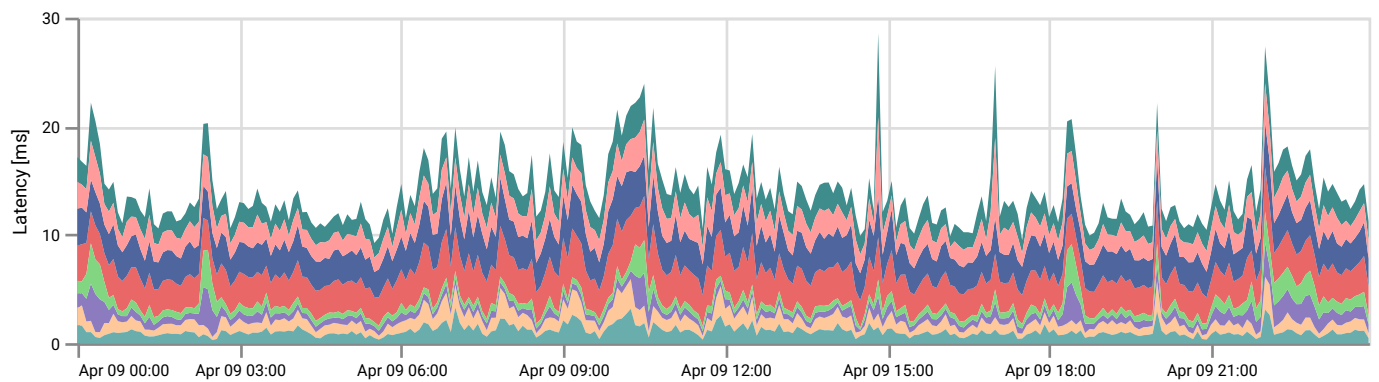

Port Latency

Item	Avg [ms]	Max [ms]
drive-sas-B2	3.07	4.79
drive-sas-B1	2.98	4.49
drive-sas-A1	2.06	7.73
drive-sas-A2	2.05	7.37
host-fc-B1	1.10	3.03

Item	Avg [ms]	Max [ms]
host-fc-B2	1.10	3.29
host-fc-A2	0.86	3.61
host-fc-A1	0.84	3.73